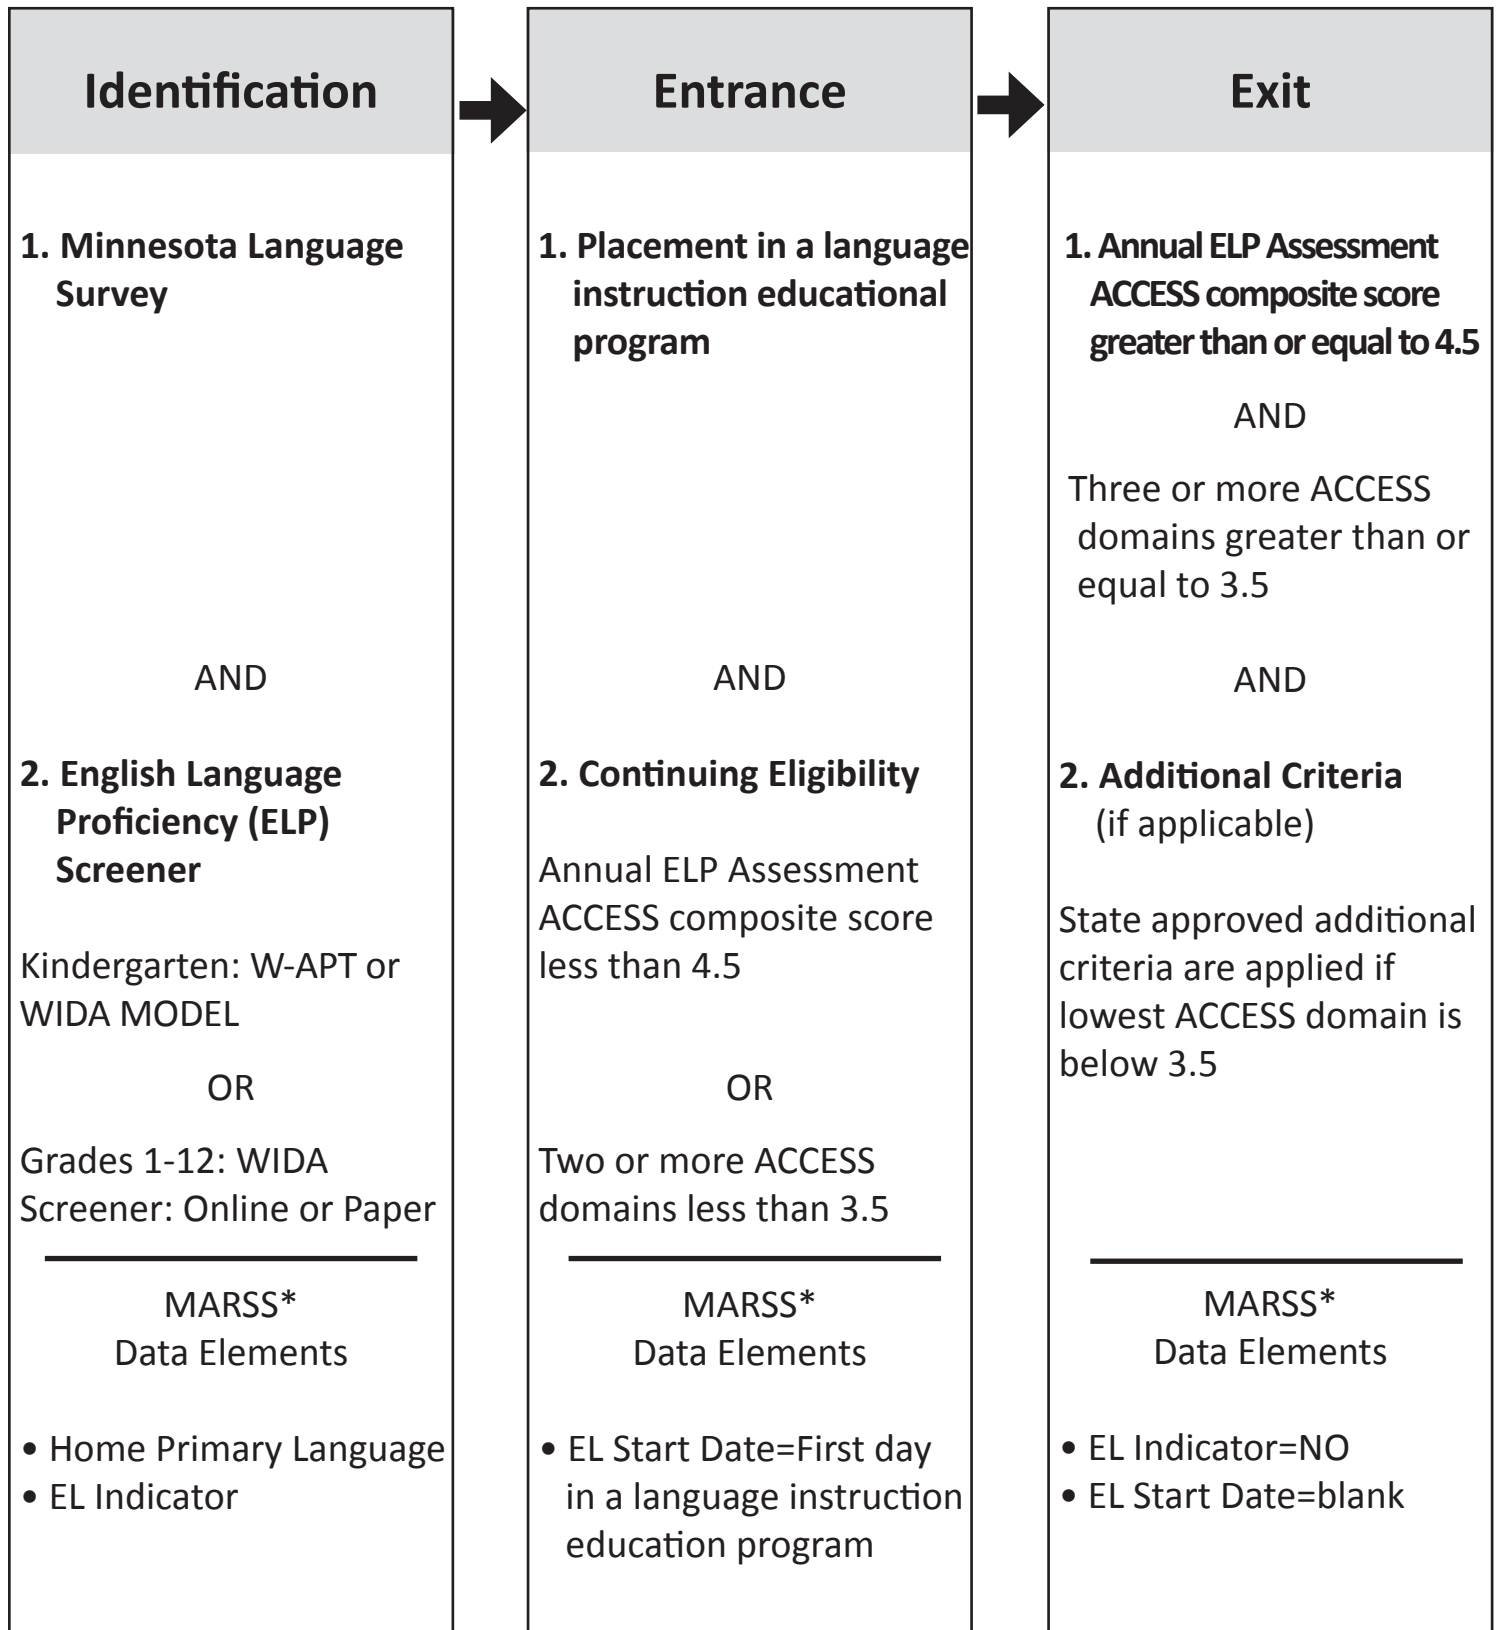

Identification, Entrance and Exit

*Minnesota Automated Reporting Student System